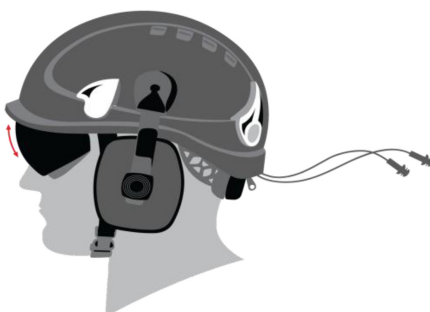

Available with a range of accessories